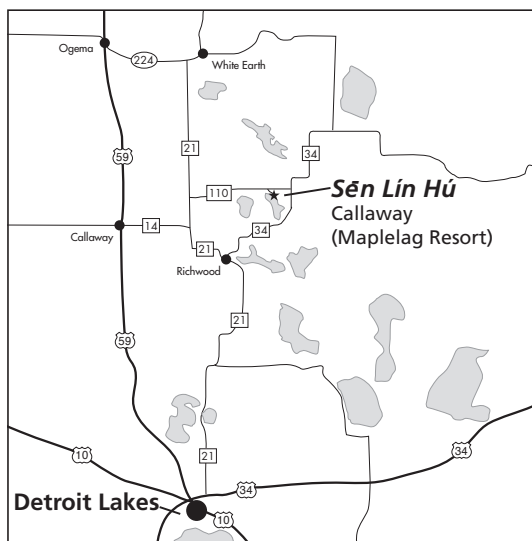

MAP 10

Sên Lín Hú — CHINESE CALLAWAY

Chinese Language Village

Sên Lín Hú

Maplelag

30693 Maplelag Road

Callaway MN 56521-9643

(218) 375-4021

Fax (218) 375-4600

From Detroit Lakes

- from Detroit Lakes at intersection of U.S. Hwy 10 and U.S. Hwy 59, go north over bridge, turn immediately east on U.S. Hwy 34
- at first stop light, turn left (north) on Richwood Rd./ Becker Cty 21 for 11.5 miles
- turn right on to Cty 34 at Richwood Store and go 5.2 miles
- turn left on Becker Cty 110 (not paved); turn off is to the left in sharp curve to the right
- go 1.3 miles on unpaved road
- turn left at Maplelag sign; keep to the left all the way to *Sen Lin Hu*.

For map of Minnesota, refer to Page 42.